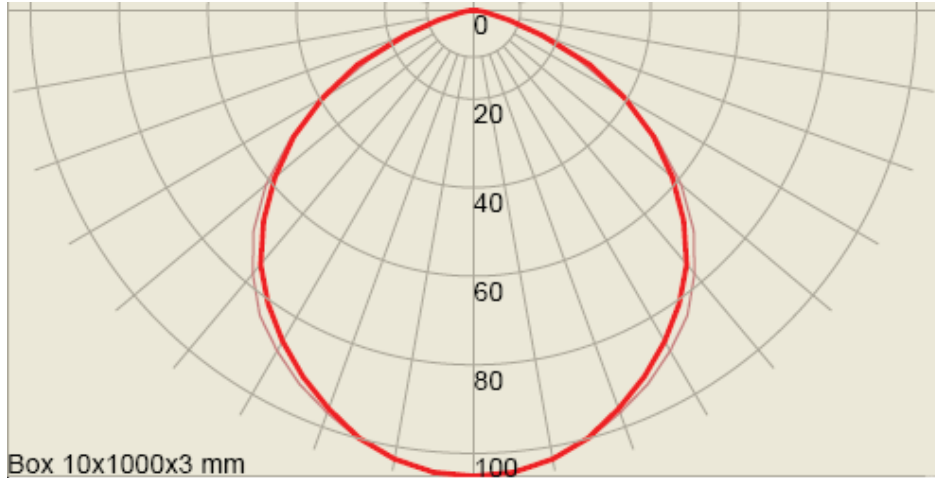

Dimensions

Technical Data

24 V	1.44 W (9.8 in)	5.76 W (39.4 in)	LED Superflux	III
←	↑	↓	90°	Dimmable
Driver excl.	0.46 lb (9.8 in)	1.76 lb (39.4 in)	ETL	RoHS

Lighting Characteristics	
Total Output (Lumens)	TBD
Beam Angle	90°
Mixing Distance	TBD

Physical Characteristics		
Length	10"	9.84 inches
	40"	39.37 inches
Height		0.59 inches
Width		0.78 inches
Weight	10"	0.46 pounds
	40"	1.76 pounds

Product Information	
Description	Order Code
10", 1.44 Watt, 24 Volt, Cool White	EPCOV-10-24 -CW-EX-90
40", 5.76 Watt, 24 Volt, Cool White	EPCOV-40-24-CW-EX-90
10", 1.44 Watt, 24 Volt, Warm White	EPCOV-10-24-WW-EX-90
40", 5.76 Watt, 24 Volt, Warm White	EPCOV-40-24-WW-EX-90
10", 1.44 Watt, 24 Volt, Blue	EPCOV-10-24 -BL-EX-90
40", 5.76 Watt, 24 Volt, Blue	EPCOV-40-24-BL-EX-90

Materials	
Housing	Extruded Aluminum
Lens	N/A
Environment	Damp, IP 65
Temperature Range	-20 °C / +50 °C (-4 °F / + 122 °F)

EP MCM-2-2-IN
Mounting Clips (Included)
(10" - Qty:2)
(40" - Qty:4)

EPPCA-16-4-22-EX-3
Power Cable 16 ft 4 in, 3 Strand

EPECA-3-3-22-EX-3
Extension Cable 3 ft 3 in, 3 pin

EDEN PARK
ILLUMINATION

Photometrics

Cool White, 40": Lamp = 264 lm Max = 105.1 cd
 Cool White, 10": Lamp= 66 lm Max = 26.3 cd

Warm White, 40": Lamp = 264 lm Max = 103.8 cd
 Warm White, 10": Lamp = 66 lm Max = 26 cd