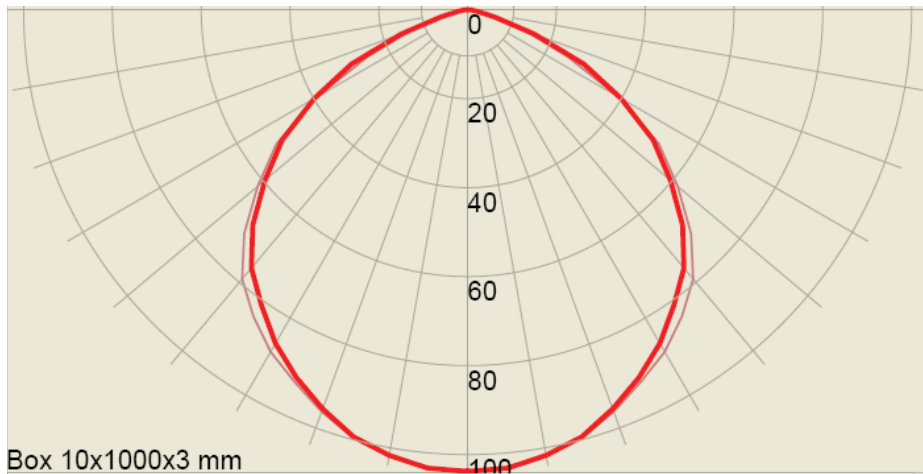

Dimensions

Technical Data

24 V	1.44 W (9.8 in)	5.76 W (39.4 in)	LED Superflux	III
←	↑	↓	90°	Dimmable
Driver excl.	0.46 lb (9.8 in)	1.76 lb (39.4 in)	ETL	RoHS

Lighting Characteristics	
Total Output (Lumens)	TBD
Beam Angle	90°
Mixing Distance	TBD

Physical Characteristics		
Length	10"	9.84 inches
	40"	39.37 inches
Height		0.59 inches
Width		0.78 inches
Weight	10"	0.46 pounds
	40"	1.76 pounds

Product Information	
Description	Order Code
10", 1.44 Watt, 24 Volt, Cool White	EPCOV-10-24 -CW-EX-90
40", 5.76 Watt, 24 Volt, Cool White	EPCOV-40-24-CW-EX-90
10", 1.44 Watt, 24 Volt, Warm White	EPCOV-10-24-WW-EX-90
40", 5.76 Watt, 24 Volt, Warm White	EPCOV-40-24-WW-EX-90
10", 1.44 Watt, 24 Volt, Blue	EPCOV-10-24 -BL-EX-90
40", 5.76 Watt, 24 Volt, Blue	EPCOV-40-24-BL-EX-90

Materials	
Housing	Extruded Aluminum
Lens	N/A
Environment	Damp, IP 65
Temperature Range	-20 °C / +50 °C (-4 °F / + 122 °F)

EP MCM-2-2-IN
Mounting Clips (Included)
(10" - Qty:2)
(40" - Qty:4)

EPPCA-16-4-22-EX-3
Power Cable 16 ft 4 in, 3 Strand

EPECA-3-3-22-EX-3
Extension Cable 3 ft 3 in, 3 pin

EDEN PARK
ILLUMINATION

Photometrics

Cool White, 40": Lamp = 264 lm Max = 105.1 cd
 Cool White, 10": Lamp= 66 lm Max = 26.3 cd

Warm White, 40": Lamp = 264 lm Max = 103.8 cd
 Warm White, 10": Lamp = 66 lm Max = 26 cd