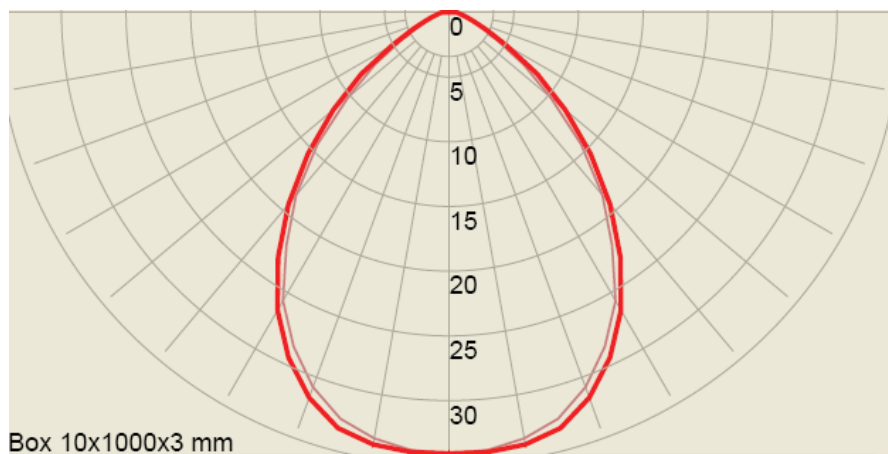

Dimensions

Technical Data

24 V	1.44 W (9.8 in)	5.76 W (39.4 in)	LED Superflux	III
←	↑	↓	90°	Dimmable
Driver excl.	0.46 lb (9.8 in)	1.76 lb (39.4 in)	ETL	RoHS

Lighting Characteristics	
Total Output (Lumens)	TBD
Beam Angle	90°
Mixing Distance	TBD

Physical Characteristics		
Length	10"	9.84 inches
	40"	39.37 inches
Height		0.59 inches
Width		0.78 inches
Weight	10"	0.46 pounds
	40"	1.76 pounds

Product Information	
Description	Order Code
10", 1.44 Watt, 24 Volt, Cool White	EPCOV-10-24 -CW-EX-90
40", 5.76 Watt, 24 Volt, Cool White	EPCOV-40-24-CW-EX-90
10", 1.44 Watt, 24 Volt, Warm White	EPCOV-10-24-WW-EX-90
40", 5.76 Watt, 24 Volt, Warm White	EPCOV-40-24-WW-EX-90
10", 1.44 Watt, 24 Volt, Blue	EPCOV-10-24 -BL-EX-90
40", 5.76 Watt, 24 Volt, Blue	EPCOV-40-24-BL-EX-90

EPECA-3-3-22-EX-3
Extension Cable 3 ft 3 in, 3 pin

EDEN PARK
ILLUMINATION

Photometrics

Cool White, 40": Lamp = 264 lm Max = 105.1 cd
 Cool White, 10": Lamp= 66 lm Max = 26.3 cd

Warm White, 40": Lamp = 264 lm Max = 103.8 cd
 Warm White, 10": Lamp = 66 lm Max = 26 cd