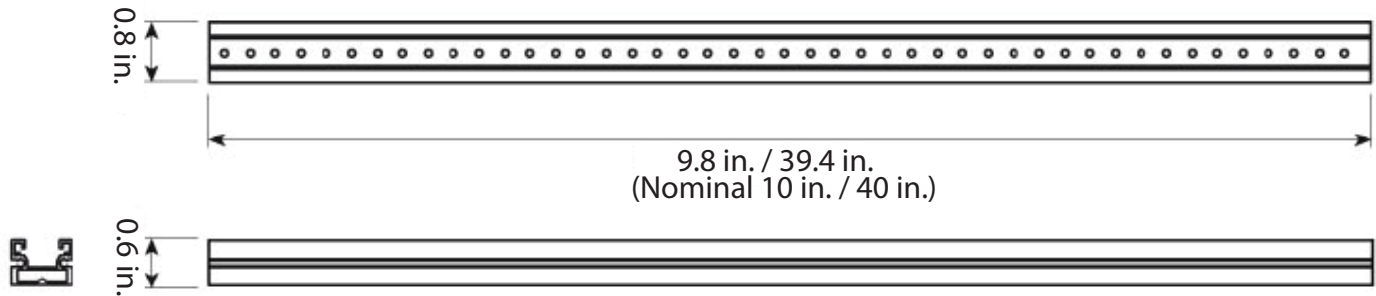

EP Cove

Application

Slim, discrete and easy to hide.

EP Cove LED strips are ideal for creating indirect lighting in coves, interior details as well as wall washing effects. This luminaire's slim profile is suitable for tight mounting conditions. Our sturdy extrusion allows for proper alignment and mounting, and the different length options provide great versatility.

Features

- Three Color Options
- Very Thin Profile
- Long Lasting LED Light Source
- Durable Aluminum Profile
- Compact Design

Benefits

- Surface-Mount Ready
- Simple Wiring and Easy Installation
- Mounting Clips Included
- ETL Certified
- RoHS Compliant

Dimensions

Technical Data

24 V	1.44 W (9.8 in)	5.76 W (39.4 in)	LED Superflux	III
←	↑	↓	90°	Dimmable
Driver excl.	0.46 lb (9.8 in)	1.76 lb (39.4 in)	ETL	RoHS

Lighting Characteristics	
Total Output (Lumens)	TBD
Beam Angle	90°
Mixing Distance	TBD

Physical Characteristics		
Length	10"	9.84 inches
	40"	39.37 inches
Height		0.59 inches
Width		0.78 inches
Weight	10"	0.46 pounds
	40"	1.76 pounds

Product Information	
Description	Order Code
10", 1.44 Watt, 24 Volt, Cool White	EPCOV-10-24 -CW-EX-90
40", 5.76 Watt, 24 Volt, Cool White	EPCOV-40-24-CW-EX-90
10", 1.44 Watt, 24 Volt, Warm White	EPCOV-10-24-WW-EX-90
40", 5.76 Watt, 24 Volt, Warm White	EPCOV-40-24-WW-EX-90
10", 1.44 Watt, 24 Volt, Blue	EPCOV-10-24 -BL-EX-90
40", 5.76 Watt, 24 Volt, Blue	EPCOV-40-24-BL-EX-90